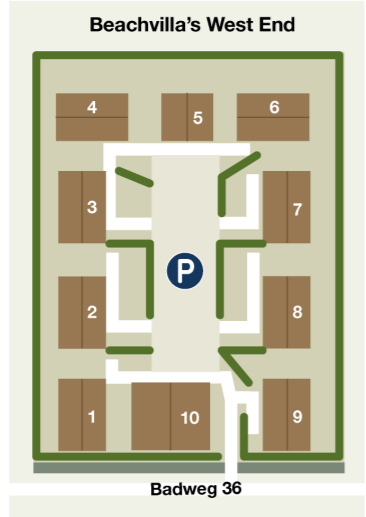

## Lodges

- Eilandlodge 4
- Duinlodge 4
- Vuurtorenlodge 4
- Vuurtorenlodge 6
- Amelandlodge 4
- Amelandlodge 6
- Waddenlodge 6
- Waddenlodge 6+2
- Waddenlodge 8

- Centre | Centrum
- Service point
- Supermarket
- Restaurant
- Snack bar
- Bowling
- Spa & Beauty
- Kids Club
- Swimming pool | Zwembad